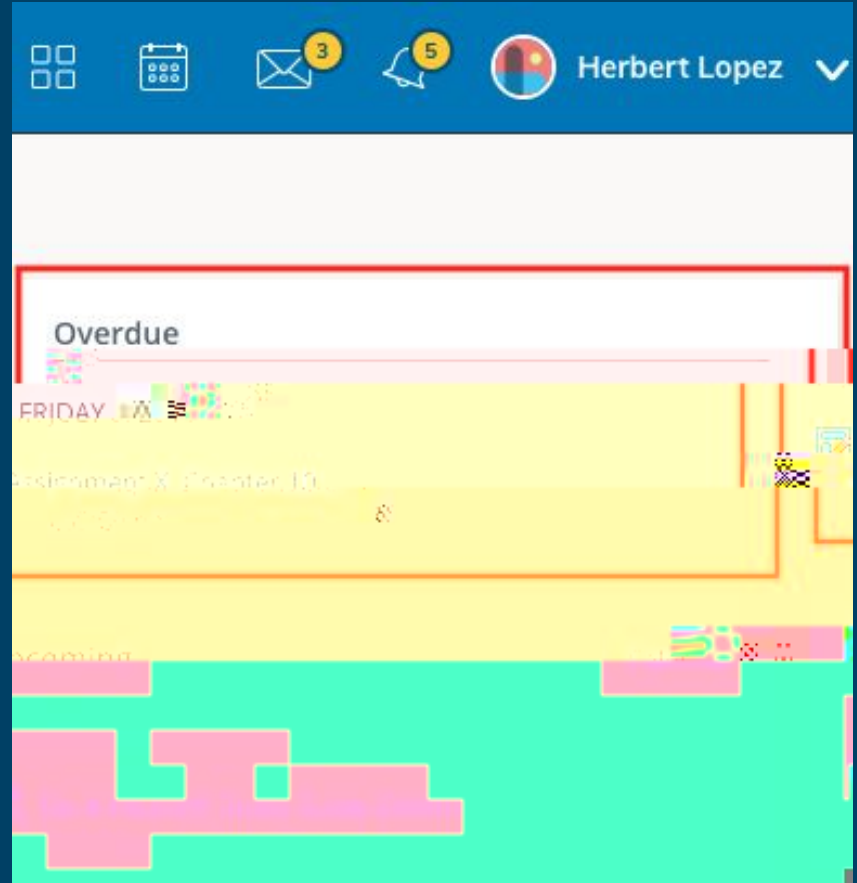

Missing
Assignments?